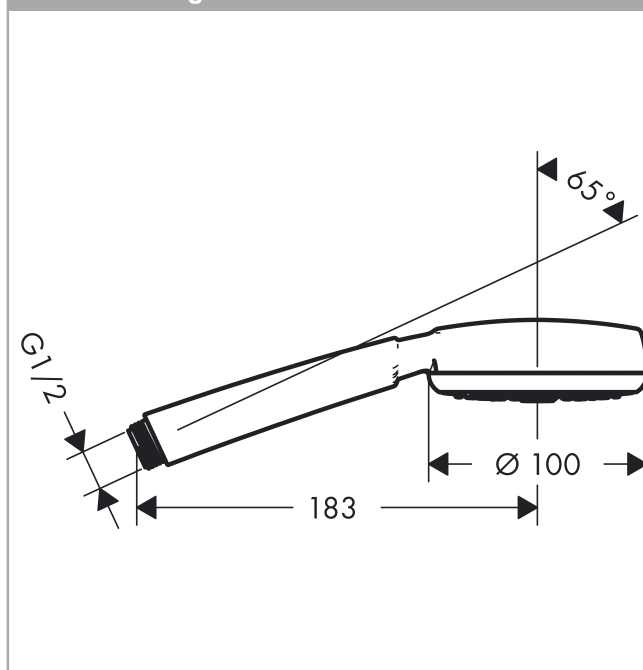

### product features

- shower head size: 100 mm
- spray type: Rain
- maximum flow rate (at 0.3 MPa): 9 l/min
- with internal water conduction
- rinseable dirt filter
- connection thread G ½
- connection dimension: DN15
- suitable for continuous flow water heaters

## Scale drawing