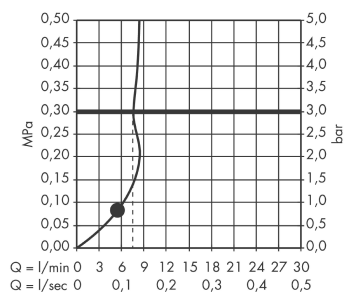

Flowchart

The consumption was measured in combination with the appropriate fittings (thermostat/mixer/in-wall valve) to reflect actual application in practice.