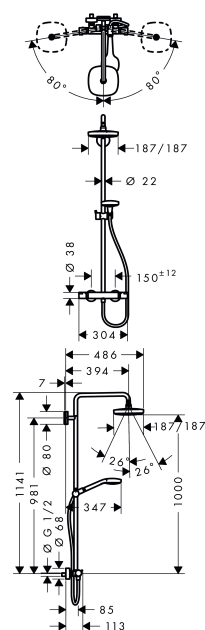

Croma Select E
Croma Select E 180 2jet Showerpipe
 Surfaces: **white/chrome** Article Number: **27256400**

Description

product features

- overhead shower Croma Select E 180 2jet
- shower head size: 180 mm x 180 mm
- overhead shower angle adjustable
- spray type: Rain, IntenseRain
- convenient diversion via Select button
- flow rate IntenseRain spray (at 0.3 MPa): 16 l/min
- flow rate Rain spray (at 0.3 MPa): 16 l/min
- operating pressure: min. 1,5 bar / max. 10 bar
- shower arm length: 400 mm
- swivel shower arm
- thermostat Ecostat Comfort
- safety lock at 40° C
- adjustable hot water limitation
- outlets controlled via turning handle
- installation type: exposed installation
- connection dimension DN15
- connection thread G ½
- centre distance 150 mm ± 12 mm
- height-adjustable hand shower holder
- scope of supply: wall bar spacer (grey)

consists of

- Isiflex shower hose 1.60 m (#28276XXX)
- Croma Select E 180 2jet overhead shower (#26524XXX)
- Croma Select E Multi hand shower (#26810XXX)

Technology

Product image

Scale drawing

Croma Select E
Croma Select E 180 2jet Showerpipe
 Surfaces: **white/chrome** Article Number: **27256400**

Flowchart