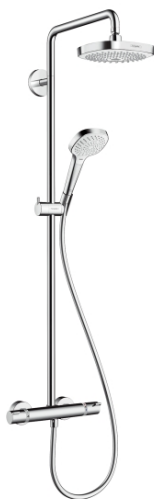

Croma Select E

Croma Select E 180 2jet Showerpipe EcoSmart 9 l/min

Surfaces: **white/chrome** Article Number: **27257400**

Description

product features

- overhead shower Croma Select E 180 2jet
- shower head size: 180 mm x 180 mm
- overhead shower angle adjustable
- spray type: Rain, IntenseRain
- convenient diversion via Select button
- flow rate IntenseRain spray (at 0.3 MPa): 9 l/min
- flow rate Rain spray (at 0.3 MPa): 9 l/min
- operating pressure: min. 1,5 bar / max. 10 bar
- shower arm length: 400 mm
- swivel shower arm
- thermostat Ecostat Comfort
- safety lock at 40° C
- adjustable hot water limitation
- outlets controlled via turning handle
- installation type: exposed installation
- height-adjustable hand shower holder

consists of

- Isiflex shower hose 1.60 m (#28276XXX)
- Croma Select E 180 2jet EcoSmart 9 l/min overhead shower (#26528XXX)
- Croma Select E Multi hand shower EcoSmart 9l/min (#26811XXX)

Technology

Product image