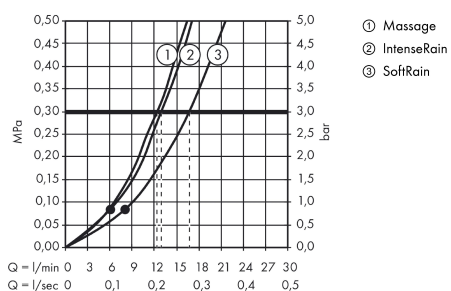

Flowchart

The consumption was measured in combination with the appropriate fittings (thermostat/mixer/in-wall valve) to reflect actual application in practice.