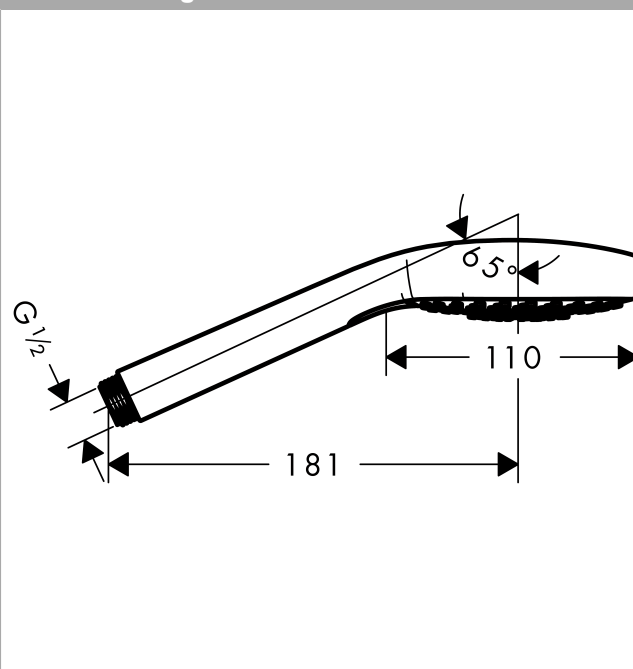

### product features

- shower head size: 110 mm
- convenient diversion via Select button
- spray type: SoftRain, IntenseRain, Massage spray
- maximum flow rate (at 0.3 MPa): 16 l/min
- with internal water conduction
- rinseable dirt filter
- connection thread G ½
- connection dimension: DN15
- suitable for continuous flow water heaters

## Scale drawing