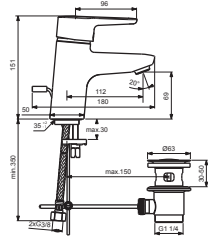

# CONNECT BLUE

**B0175AA**  
**B9914AA**  
**B9916AA**  
**B9936AA**

**B0177AA**  
**B9917AA**

**B0543AA**

Pos.	Signify	Spare parts-Nr.	Quantity	Pos.	Signify	Spare parts-Nr.	Quantity
1	Lever,w/logo ISI-compl.	B961010AA	1 Pcs.	12	O-Ring Ø7.65x1.78		1 Pcs.
1a	Loop handle 140mm red/blue inserts-compl., w/logo ISI	B961003AA	1 Pcs.	13	Casc.perlator M24x1-A	A960321AA	1 Pcs.
2	Screw M5x10		1 Pcs.	13a	Aerator M24x1	B960754AA	1 Pcs.
3	Cap decorative	B960473AA	1 Pcs.	14	Pop-up drain ass.	A962991AA	1 Pcs.
4+pos.6	Cap	B960862AA	1 Pcs.	15	Pop-up waste-plastic	B964550AA	1 Pcs.
5	Eco click set D40	B960477NU	1 Pcs.		Connecting set	B960608NU	1 Set
6	Screw M43x1.5 M41x1.5		1 Pcs.	16	Flex hose F3/8-Ø10.5/L430		2 Pcs.
7	Cartridge Ø40mm	B960863NU	1 Pcs.	17	Pop up waste-compl.	B961039AA	1 Set
8	Manifold		1 Pcs.	18	Pop up waste shackle		1 Pcs.
9	Clip		2 Pcs.				
10	Body basin		1 Pcs.				
11	Tube M24x1		1 Pcs.				