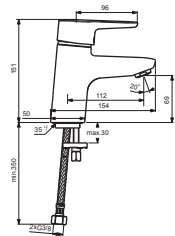

# CONNECT BLUE

**B0175AA**  
**B9914AA**  
**B9916AA**  
**B9936AA**

**B0177AA**  
**B9917AA**

**B0543AA**

Pos.	Signify	Spare parts-Nr.	Quantity	Pos.	Signify	Spare parts-Nr.	Quantity
1	Lever,w/logo ISI-compl.	B961010AA	1 Pcs.	12	O-Ring Ø7.65x1.78		1 Pcs.
1a	Loop handle 140mm red/blue inserts-compl., w/logo ISI	B961003AA	1 Pcs.	13	Casc.perlator M24x1-A	A960321AA	1 Pcs.
2	Screw M5x10		1 Pcs.	13a	Aerator M24x1	B960754AA	1 Pcs.
3	Cap decorative	B960473AA	1 Pcs.	14	Pop-up drain ass.	A962991AA	1 Pcs.
4+pos.6	Cap	B960862AA	1 Pcs.	15	Pop-up waste-plastic	B964550AA	1 Pcs.
5	Eco click set D40	B960477NU	1 Pcs.		Connecting set	B960608NU	1 Set
6	Screw M43x1.5 M41x1.5		1 Pcs.	16	Flex hose F3/8-Ø10.5/L430		2 Pcs.
7	Cartridge Ø40mm	B960863NU	1 Pcs.	17	Pop up waste-compl.	B961039AA	1 Set
8	Manifold		1 Pcs.	18	Pop up waste shackle		1 Pcs.
9	Clip		2 Pcs.				
10	Body basin		1 Pcs.				
11	Tube M24x1		1 Pcs.				