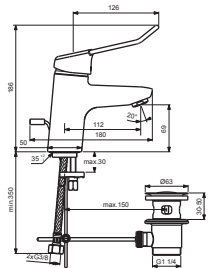

# CONNECT BLUE

**B0175AA**  
**B9914AA**  
**B9916AA**  
**B9936AA**

**B0177AA**  
**B9917AA**

**B0543AA**

Pos.	Signify	Spare parts-Nr.	Quantity	Pos.	Signify	Spare parts-Nr.	Quantity
1	Lever,w/logo ISI-compl.	B961010AA	1 Pcs.	12	O-Ring Ø7.65x1.78		1 Pcs.
1a	Loop handle 140mm red/blue inserts-compl., w/logo ISI	B961003AA	1 Pcs.	13	Casc.perlator M24x1-A	A960321AA	1 Pcs.
2	Screw M5x10		1 Pcs.	13a	Aerator M24x1	B960754AA	1 Pcs.
3	Cap decorative	B960473AA	1 Pcs.	14	Pop-up drain ass.	A962991AA	1 Pcs.
4+pos.6	Cap	B960862AA	1 Pcs.	15	Pop-up waste-plastic	B964550AA	1 Pcs.
5	Eco click set D40	B960477NU	1 Pcs.		Connecting set	B960608NU	1 Set
6	Screw M43x1.5 M41x1.5		1 Pcs.	16	Flex hose F3/8-Ø10.5/L430		2 Pcs.
7	Cartridge Ø40mm	B960863NU	1 Pcs.	17	Pop up waste-compl.	B961039AA	1 Set
8	Manifold		1 Pcs.	18	Pop up waste shackle		1 Pcs.
9	Clip		2 Pcs.				
10	Body basin		1 Pcs.				
11	Tube M24x1		1 Pcs.				