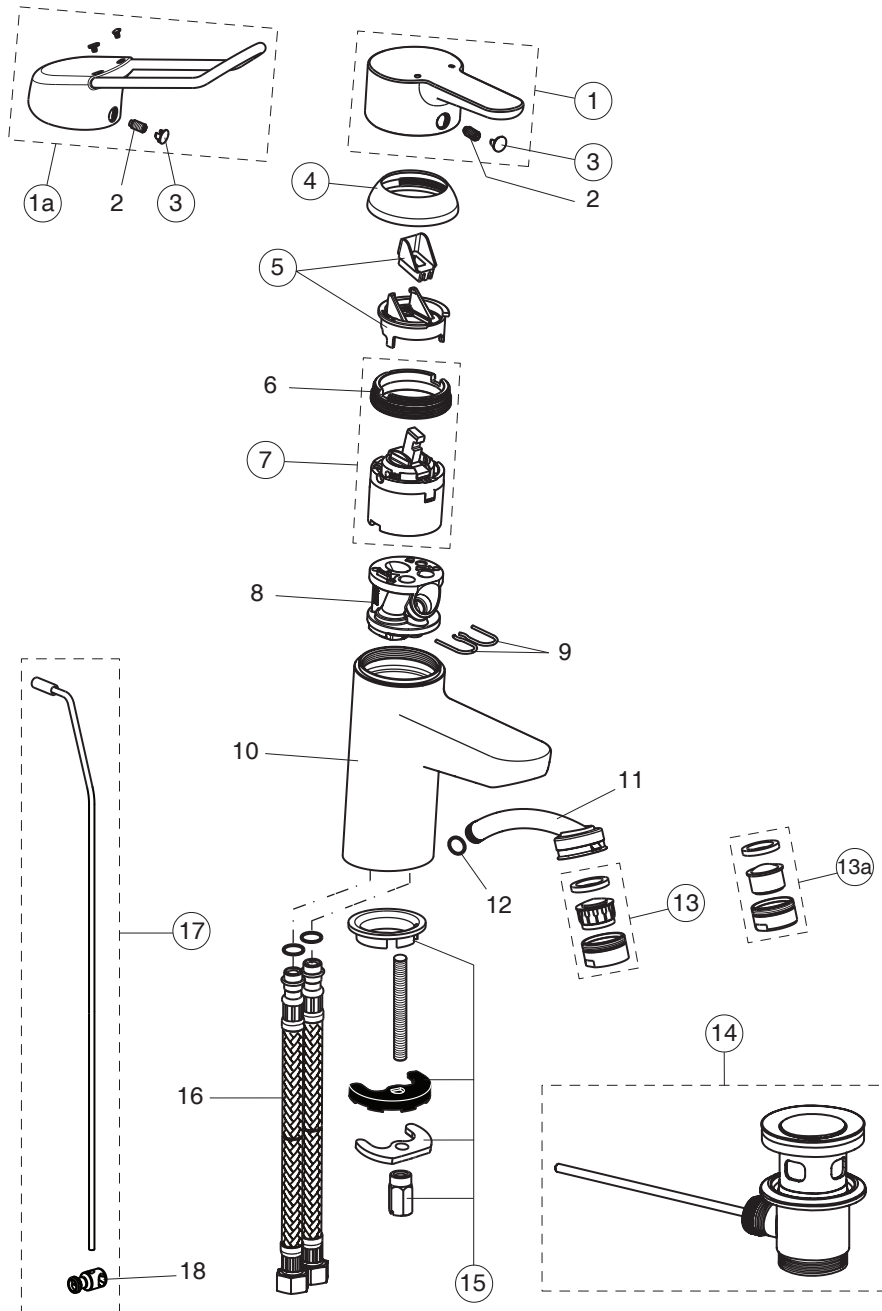

# CONNECT BLUE

**B0175AA**  
**B9914AA**  
**B9916AA**  
**B9936AA**

**B0177AA**  
**B9917AA**

**B0543AA**

Pos.	Signify	Spare parts-Nr.	Quantity	Pos.	Signify	Spare parts-Nr.	Quantity
1	Lever,w/logo ISI-compl.	B961010AA	1 Pcs.	12	O-Ring Ø7.65x1.78		1 Pcs.
1a	Loop handle 140mm red/blue inserts-compl., w/logo ISI	B961003AA	1 Pcs.	13	Casc.perlator M24x1-A	A960321AA	1 Pcs.
2	Screw M5x10		1 Pcs.	13a	Aerator M24x1	B960754AA	1 Pcs.
3	Cap decorative	B960473AA	1 Pcs.	14	Pop-up drain ass.	A962991AA	1 Pcs.
4+pos.6	Cap	B960862AA	1 Pcs.	15	Pop-up waste-plastic	B964550AA	1 Pcs.
5	Eco click set D40	B960477NU	1 Pcs.		Connecting set	B960608NU	1 Set
6	Screw M43x1.5 M41x1.5		1 Pcs.	16	Flex hose F3/8-Ø10.5/L430		2 Pcs.
7	Cartridge Ø40mm	B960863NU	1 Pcs.	17	Pop up waste-compl.	B961039AA	1 Set
8	Manifold		1 Pcs.	18	Pop up waste shackle		1 Pcs.
9	Clip		2 Pcs.				
10	Body basin		1 Pcs.				
11	Tube M24x1		1 Pcs.				