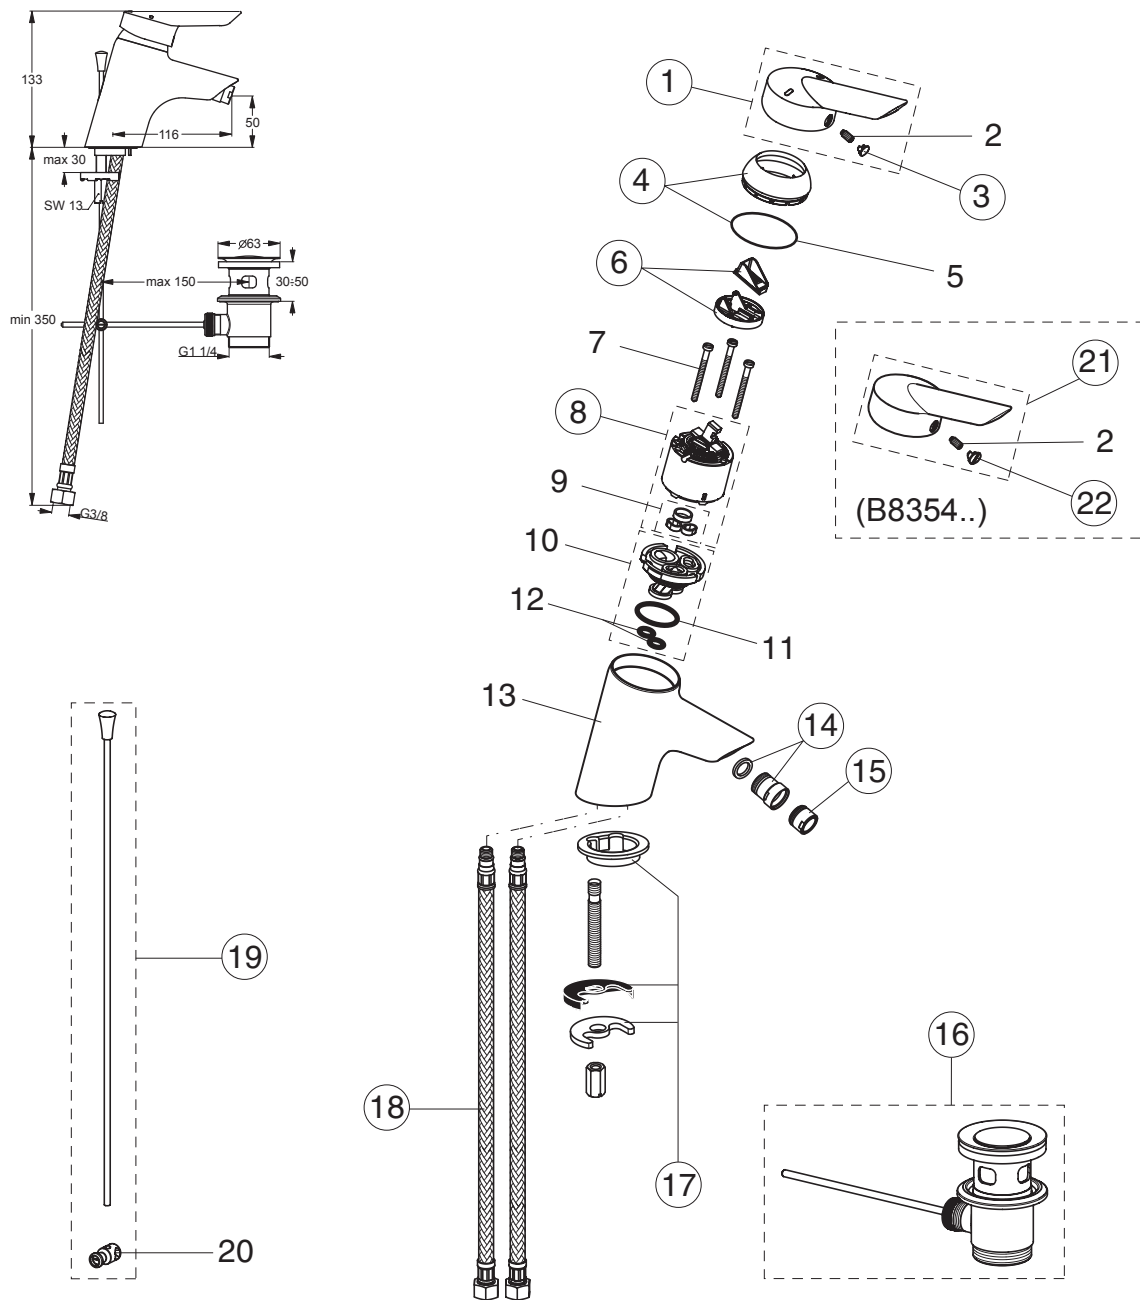

# CERAPLUS (B8206AA;B8354AA)

Pos.	Signify	Spare parts-Nr.	Quantity	Pos.	Signify	Spare parts-Nr.	Quantity
1	Lever, w/logo ISI- red/blue inserts-compl.	B960684AA	1 Pcs.	14	Swivel adaptor for alchemy mono bidet	A960019AA	1 Pcs.
2	Screw M5x10		1 Pcs.	15	Aerator full flow laminar, M18x1	B960508AA	1 Pcs.
3	Cap decorative	B960473AA	1 Pcs.	16	Pop-up drain ass.	A961230AA	1 Pcs.
4	Cap, w/O-ring	B960368AA	1 Set	17	Connecting set	B960187NU	1 Set
5	O-Ring $\varnothing$ 40x1		1 Pcs.				
6	Volume stop	A860700NU	1 Pcs.				
7	Screw M4x45.5		3 Pcs.	18	Flex hose F3/8 M10x1/L445mm	B960474NU	1 Pcs.
8	Cartridge $\varnothing$ 47mm	A960500NU	1 Pcs.	19	Pull-up rod-compl.	B964883AA	1 Set
9	O-Ring-set		1 Set	20	Pop up waste shackle		1 Pcs.
10	Manifold, w/O-Ring		1 Set	21	Lever, w/logo ISI	B960685AA	1 Pcs.
11	O-Ring $\varnothing$ 28x2		1 Pcs.	22	Cap decorative	A963054NU	1 Pcs.
12	O-Ring $\varnothing$ 9.25x1.78		2 Pcs.				
13	Body bidet		1 Pcs.				