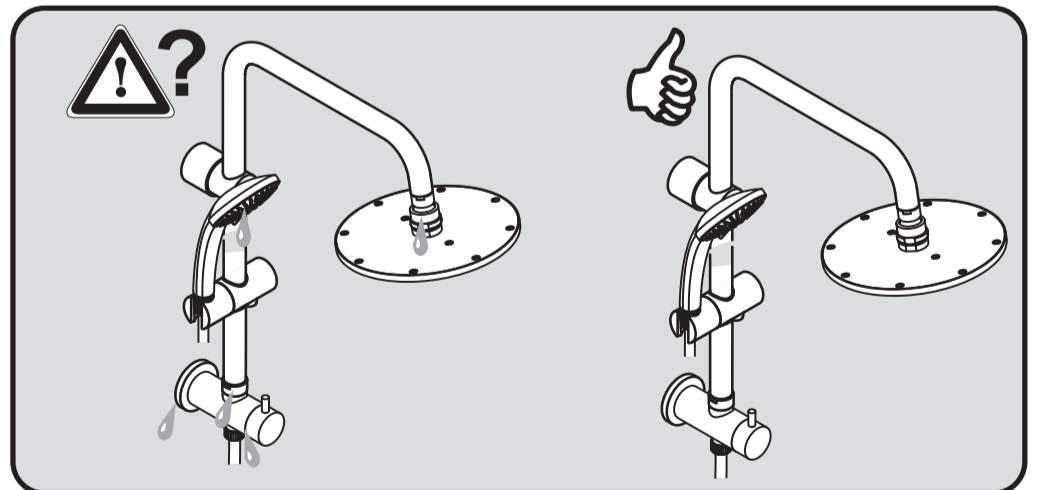

P bar		MAX. 10			Q (3 bar)
	T °C					I/min
						8
						11