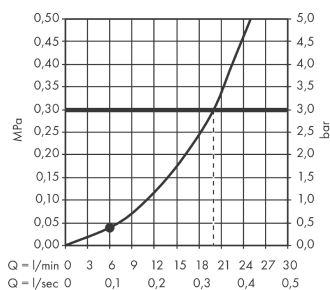

Crometta 100

Crometta 160 1jet overhead shower

Surfaces: **white/chrome** Article Number: **26577400**

Description

product features

- shower head size: 160 mm
- spray type: Rain
- flow rate Rain spray (at 0.3 MPa): 17 l/min
- spray disc surface in two variants: chrome or white
- material spray disc: plastic
- installation type: ceiling or wall
- connection thread G ½
- connection dimension: DN15

Optional Accessoires

- Shower arm 230 mm (#27412XXX)
- Ceiling connector 100 mm (#27479XXX)

Technology

Product image

Scale drawing

Flowchart

The consumption was measured in combination with the appropriate fittings (thermostat/mixer/in-wall valve) to reflect actual application in practice.