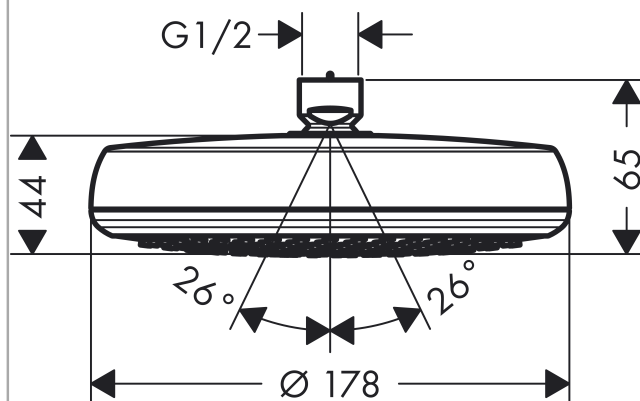

Crometta 100

Crometta 160 1jet overhead shower

Surfaces: **white/chrome** Article Number: **26577400**

Description

product features

- shower head size: 160 mm
- spray type: Rain
- flow rate Rain spray (at 0.3 MPa): 17 l/min
- spray disc surface in two variants: chrome or white
- material spray disc: plastic
- installation type: ceiling or wall
- connection thread G ½
- connection dimension: DN15

Optional Accessoires

- Shower arm 230 mm (#27412XXX)
- Ceiling connector 100 mm (#27479XXX)

Technology

Product image

Scale drawing

Flowchart

The consumption was measured in combination with the appropriate fittings (thermostat/mixer/in-wall valve) to reflect actual application in practice.