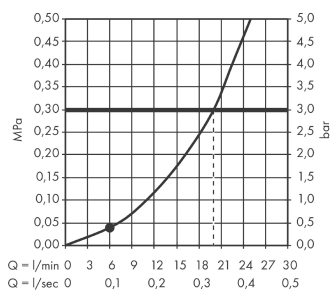

Crometta 100
Crometta 160 1jet overhead shower
 Surfaces: **chrome** Article Number: **26577000**

Description

product features

- shower head size: 160 mm
- spray type: Rain
- flow rate Rain spray (at 0.3 MPa): 17 l/min
- spray disc surface in two variants: chrome or white
- material spray disc: plastic
- installation type: ceiling or wall
- connection thread G ½
- connection dimension: DN15

Optional Accessoires

- Shower arm 230 mm (#27412XXX)
- Ceiling connector 100 mm (#27479XXX)

Technology

Product image

Scale drawing

Flowchart

The consumption was measured in combination with the appropriate fittings (thermostat/mixer/in-wall valve) to reflect actual application in practice.