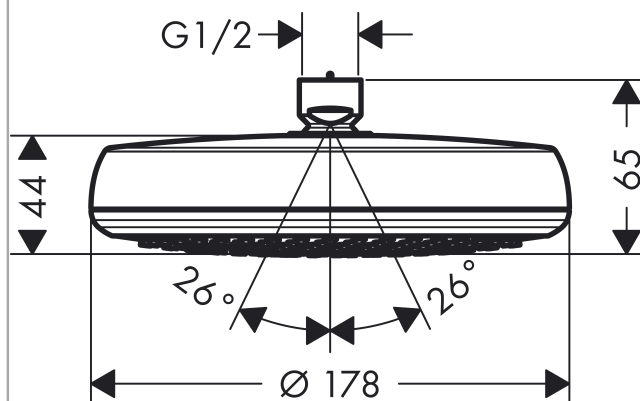

Crometta 100
Crometta 160 1jet overhead shower
 Surfaces: **chrome** Article Number: **26577000**

Description

product features

- shower head size: 160 mm
- spray type: Rain
- flow rate Rain spray (at 0.3 MPa): 17 l/min
- spray disc surface in two variants: chrome or white
- material spray disc: plastic
- installation type: ceiling or wall
- connection thread G ½
- connection dimension: DN15

Optional Accessoires

- Shower arm 230 mm (#27412XXX)
- Ceiling connector 100 mm (#27479XXX)

Technology

Product image

Scale drawing

Flowchart

The consumption was measured in combination with the appropriate fittings (thermostat/mixer/in-wall valve) to reflect actual application in practice.