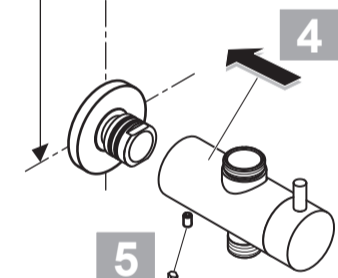

1
↓
20

	P bar				Q (3 bar)
	T °C				
					8
					11