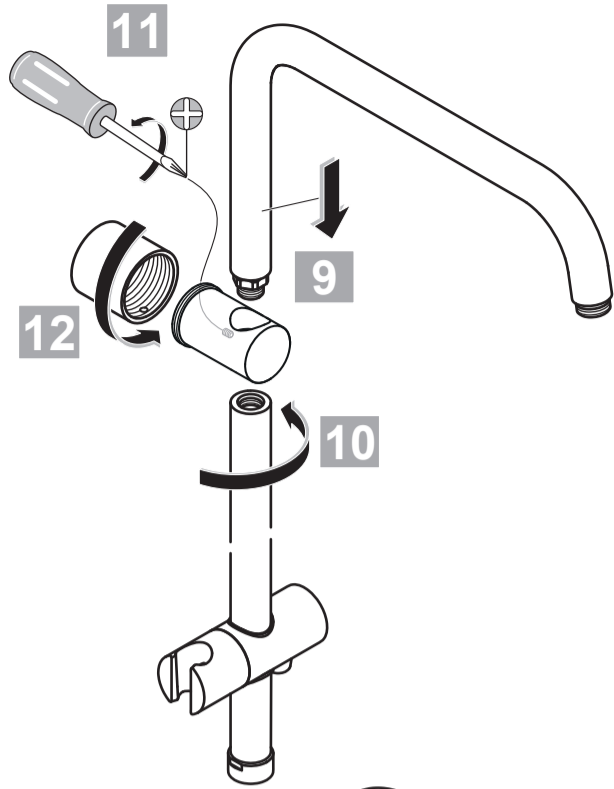

1
↓
20

	P bar				Q (3 bar)
	T °C				
					8
					11