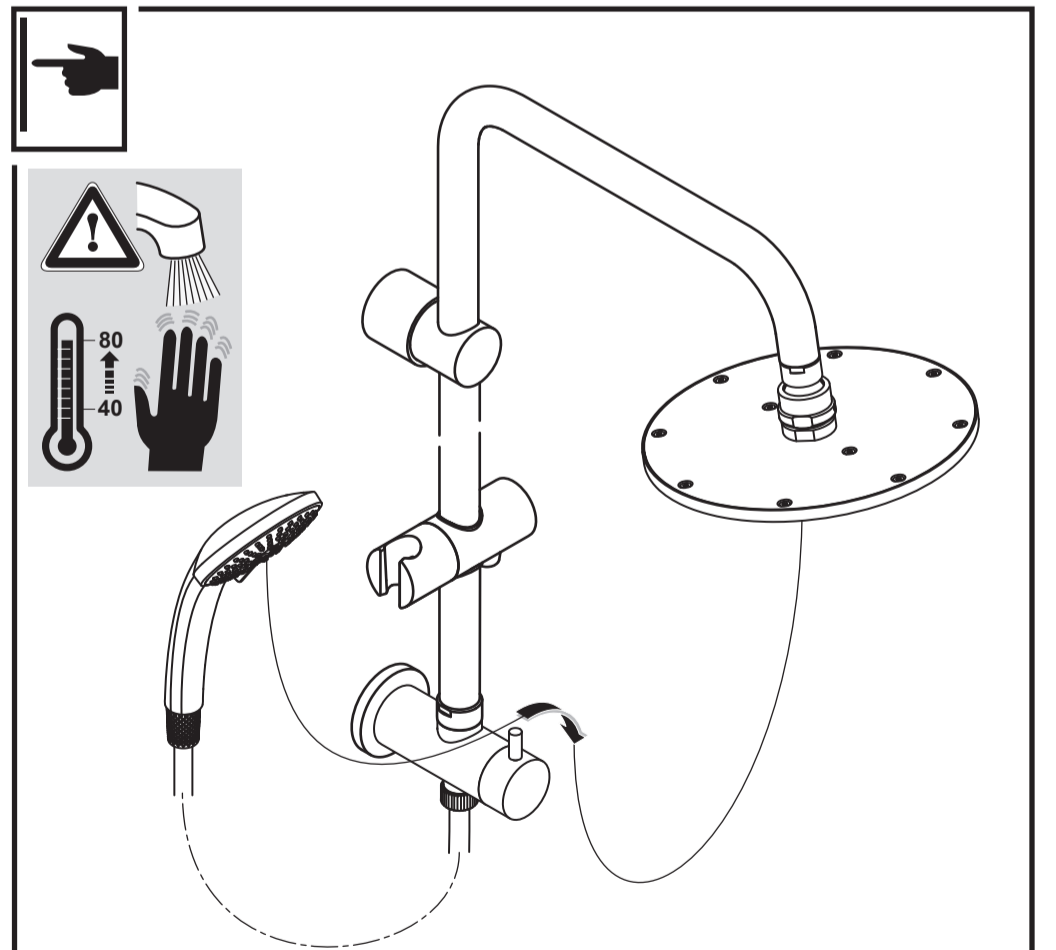

1
↓
20

	P bar				Q (3 bar)
	T °C				
					8
					11