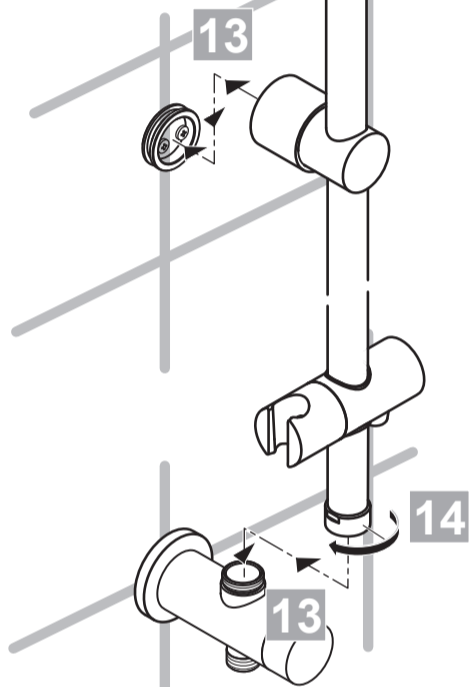

1
↓
20

	P bar				Q (3 bar)
	T °C				
					8
					11