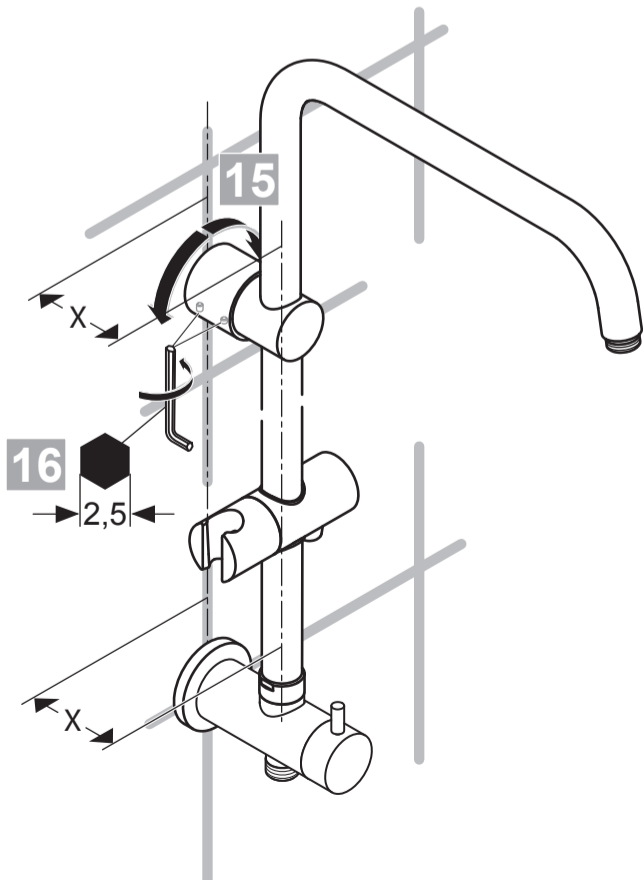

1
↓
20

	P bar				Q (3 bar)
	T °C				
					8
					11