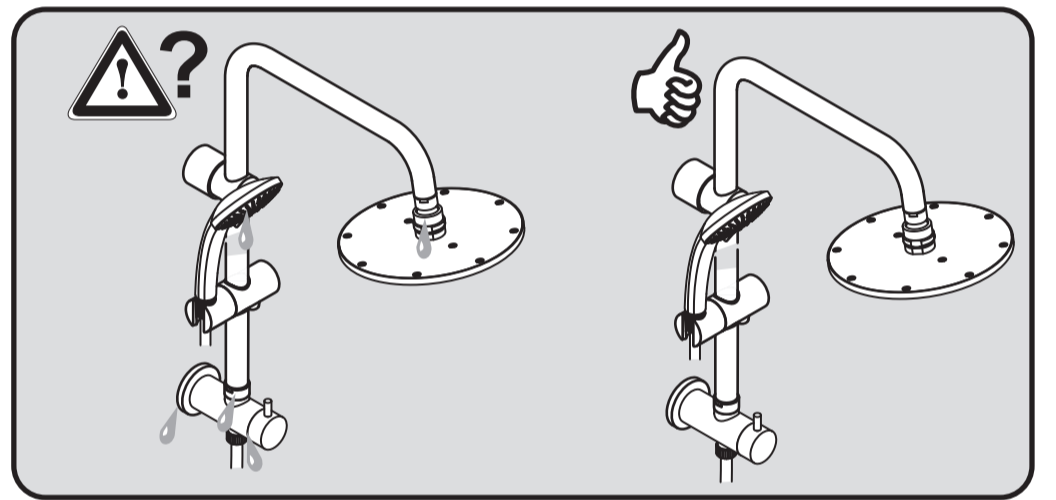

1
↓
20

	P bar				Q (3 bar)
	T °C				
					8
					11