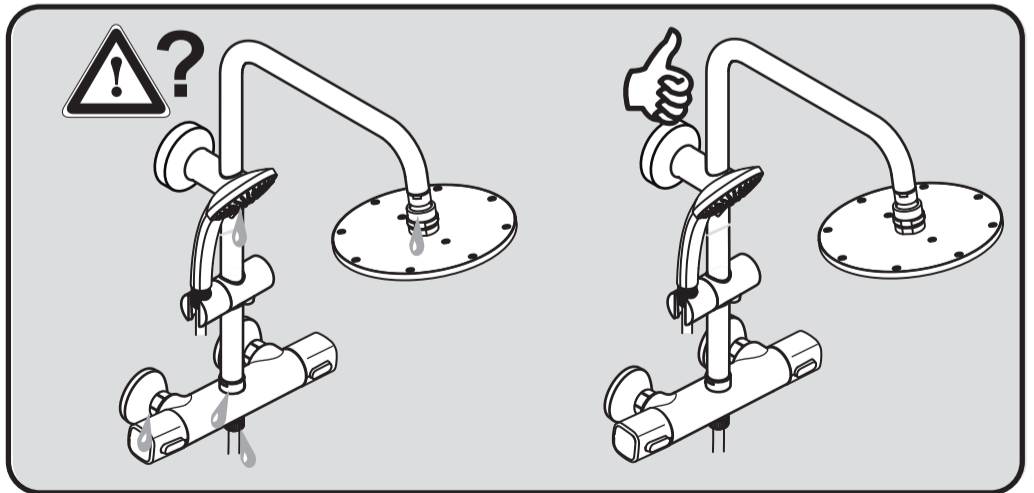

P bar	0,5	MAX. 10	5		Q (3 bar)
T °C	MAX. 80		65		
			55		
					8 11