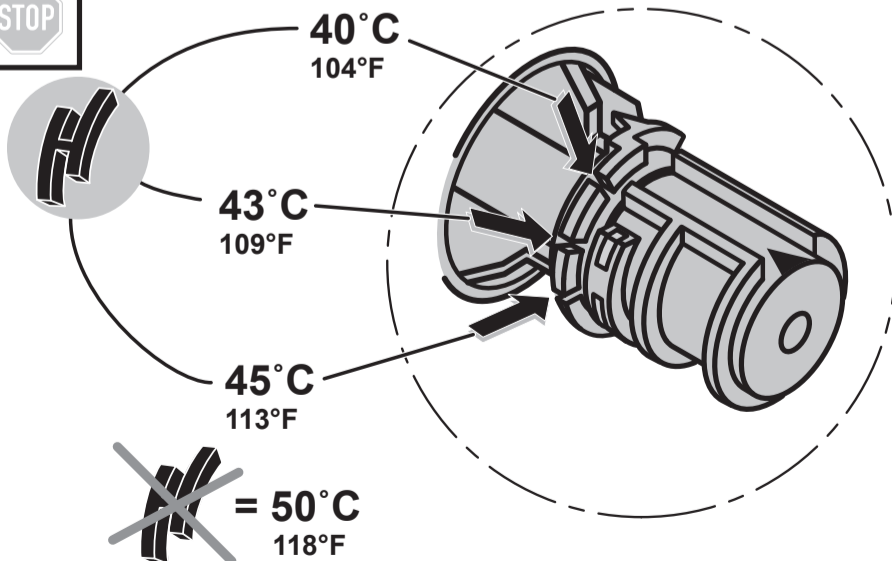

Ideal Standard International BVBA
Corporate Village - Gent Building
Da Vincilaan 2
1935 Zaventem
Belgium

www.idealstandardinternational.com