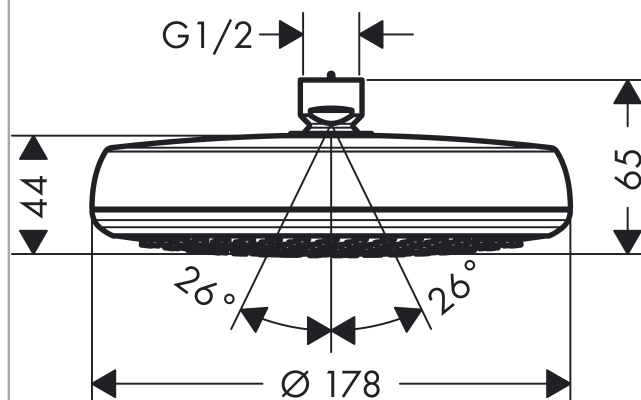

Scale drawing